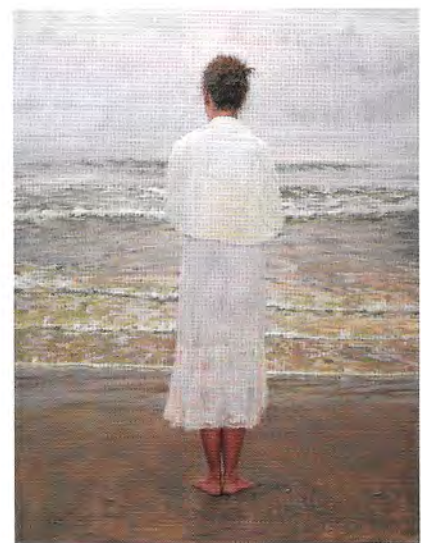

A Symphony in White, 32" x 27", by Luke Steadman, at the Admiralty Gallery